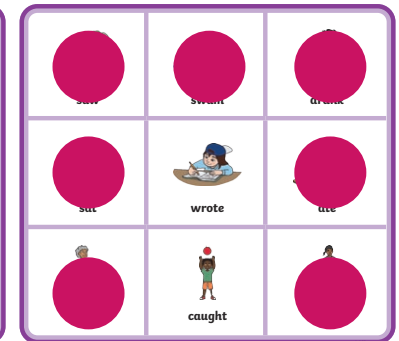

Irregular Past Tense Bingo

Blackout

All images must be marked to get a BINGO.

Squares

Fill the card in the shape of a square (top, left, right and bottom).

Lines

Must make a horizontal, diagonal or vertical line to get a BINGO.

U's

Fill the card in the shape of a right-side up, upside-down or sideways U.

saw

swam

drank

sat

wrote

ate