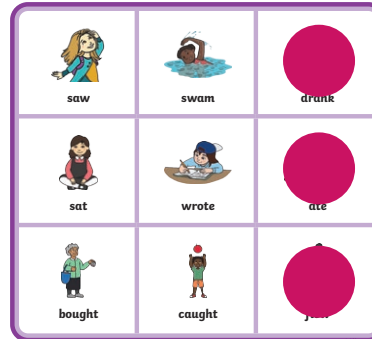

Irregular Past Tense Bingo

Blackout

All images must be marked to get a BINGO.

Squares

Fill the card in the shape of a square (top, left, right and bottom).

Lines

Must make a horizontal, diagonal or vertical line to get a BINGO.

U's

Fill the card in the shape of a right-side up, upside-down or sideways U.

saw

swam

drank

sat

wrote

ate