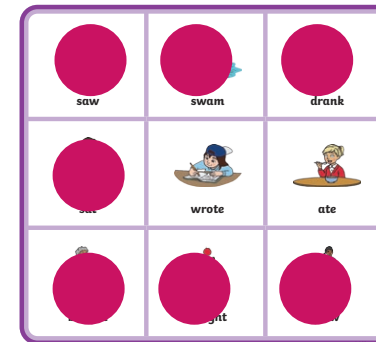

Irregular Past Tense Bingo

Blackout

All images must be marked to get a BINGO.

Squares

Fill the card in the shape of a square (top, left, right and bottom).

Lines

Must make a horizontal, diagonal or vertical line to get a BINGO.

U's

Fill the card in the shape of a right-side up, upside-down or sideways U.

saw

swam

drank

sat

wrote

ate