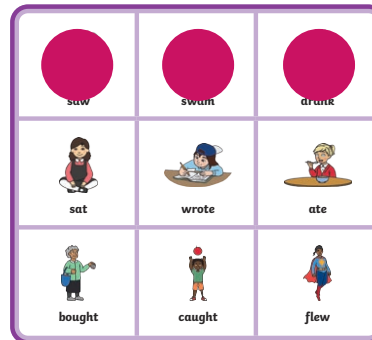

Irregular Past Tense Bingo

Blackout

All images must be marked to get a BINGO.

Squares

Fill the card in the shape of a square (top, left, right and bottom).

Lines

Must make a horizontal, diagonal or vertical line to get a BINGO.

U's

Fill the card in the shape of a right-side up, upside-down or sideways U.

saw

swam

drank

sat

wrote

ate