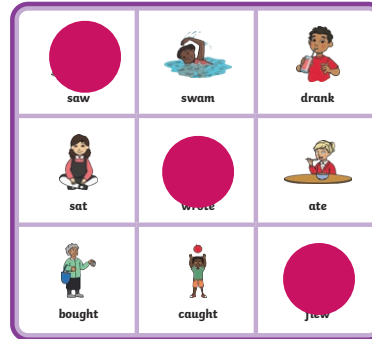

Irregular Past Tense Bingo

Blackout

All images must be marked to get a BINGO.

Squares

Fill the card in the shape of a square (top, left, right and bottom).

Lines

Must make a horizontal, diagonal or vertical line to get a BINGO.

U's

Fill the card in the shape of a right-side up, upside-down or sideways U.

saw

swam

drank

sat

wrote

ate