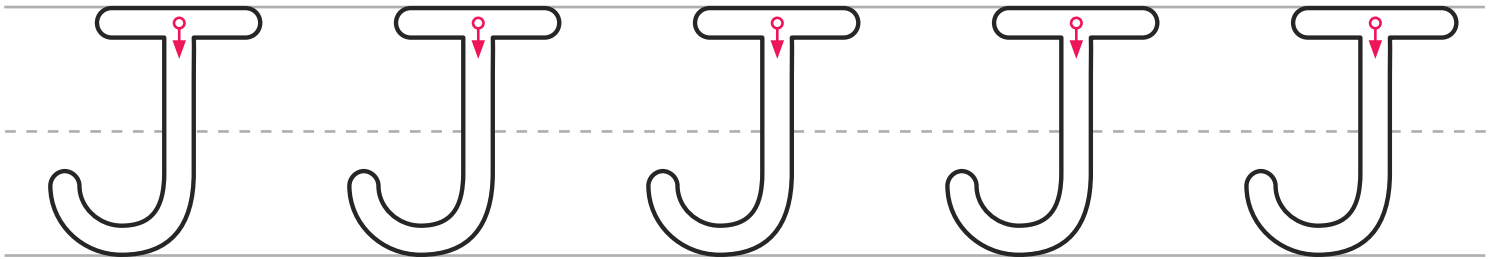

Letter Formation

Trace over these letters.